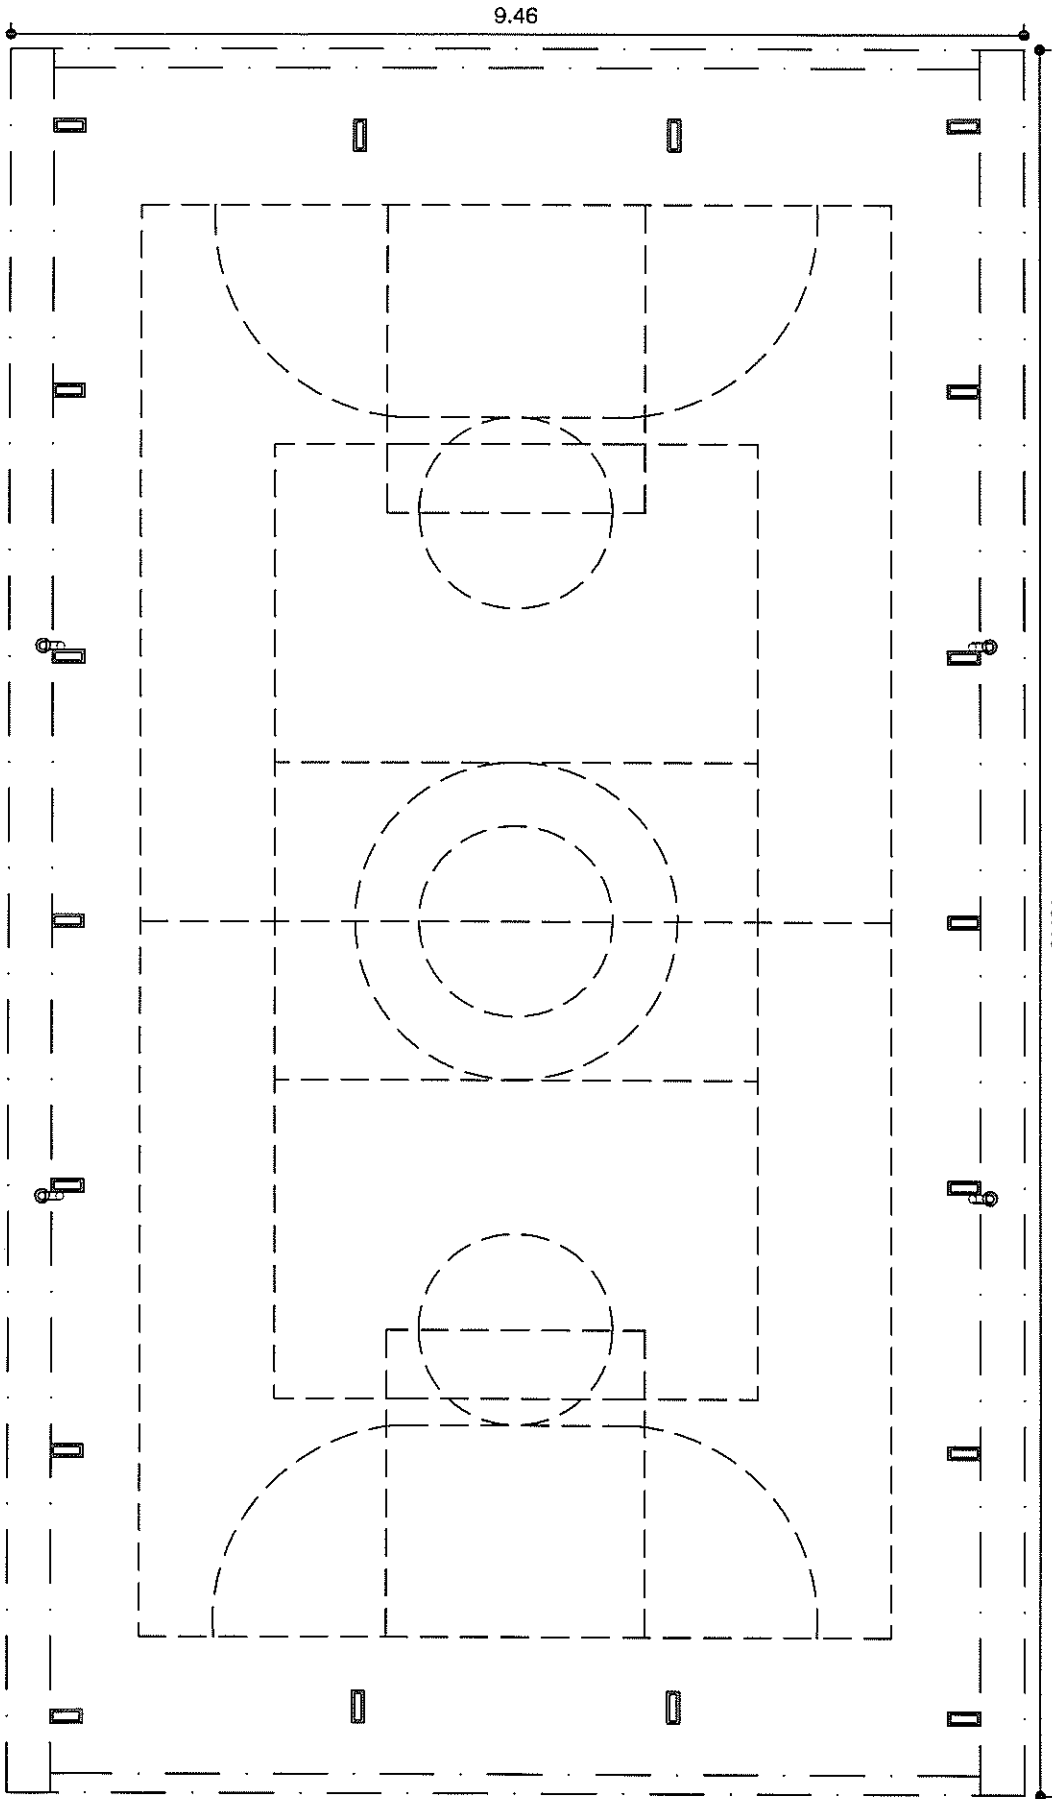

PRODUCED BY AN AUTODESK EDUCATIONAL PRODUCT

PRODUCED BY AN AUTODESK EDUCATIONAL PRODUCT

PRODUCED BY AN AUTODESK EDUCATIONAL PRODUCT

PRODUCED BY AN AUTODESK EDUCATIONAL PRODUCT

Fabrice Guaresi
Arquiteta/Urbanista
Membro do Colegiado de Quilombo