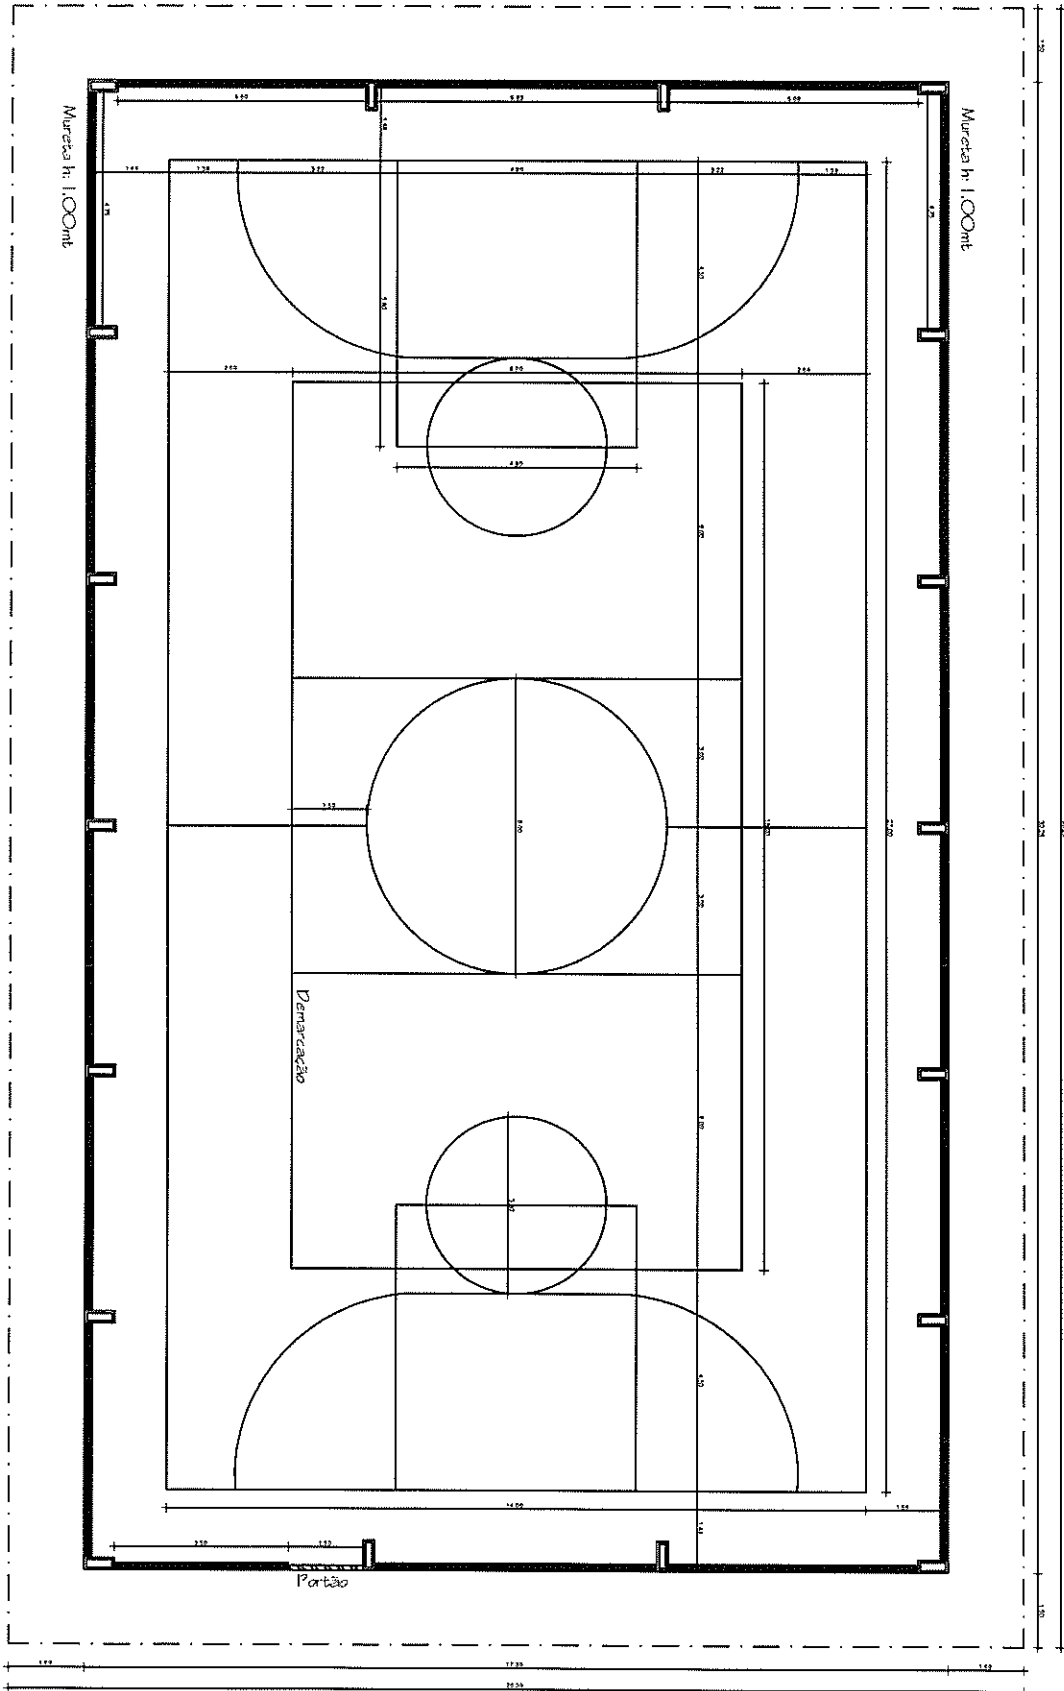

PLANTA LAYOUT PINTURA

• • • • •

Esc.: 1:100

PRODUCED BY AN AUTODESK EDUCATIONAL PRODUCT

 Fabrice Guaresi
 Arquitecta/Urbanista
 Municipio de Quilombo

PLANTA BAIXA PISO

Esc.: 1:50

PRODUCED BY AN AUTODESK EDUCATIONAL PRODUCT